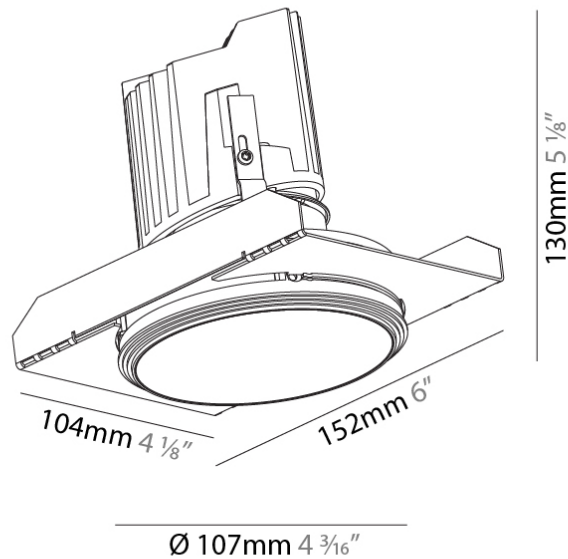

ELECTRICAL

Lamp Type: LED (Zhaga Standard)
Input Wattage (W): 13
Total Output Wattage (W): 11.8
Dimming: Tri-Mode (Non-Dimming and Phase Dimming (120Vac only) and 0-10V Dimming)
Driver Included: No
Driver Location: Recessed Housing
Driver Type: Constant Current - Universal
Driver Class: Class 2
Housing: See components
Input Voltage (V): 120 - 277
Constant Current (MA): 350

LED

Number of LEDs: 1
Color Temperature (°K): 2700 / 3000 / 3500 / 4000
Max. Delivered Lumen (lm): 876 / 909 / 955 / 974
Nominal Lumen (lm): 1304 / 1352 / 1421 / 1450
CRI: >90 CRI
Efficiency (%): 87.9 / 88.4 / 87.9
Lamp Life (hrs): 50000
Upon Request: RGB-W Tunable White Special Color Temperature Special LED

OPTICAL

Reflector°: 18 / 42 / 60
Optic°: Lens Pack - No Lens / Linear Spread Lens / Honeycomb / Spread Lens
Upon Request: Special Beam Angles

RATINGS AND CERTIFICATIONS

382, F 416-247-9319, www.zaneen.com
Certified by Intertek for North American Standards. At the end of the existing Model #. For assistance on 'custom' specifications, contact zteam@zaneen.com.
In a constant effort to supply the best product, we reserve the right to change specifications or materials without notice. The most recent specification sheets are found at zaneen.com
IP rating: IP20