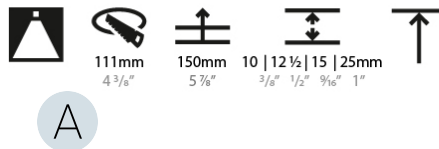

ELECTRICAL

Lamp Type: LED (Zhaga Standard)
Input Wattage (W): 13
Total Output Wattage (W): 11.8
Dimming: Tri-Mode (Non-Dimming and Phase Dimming (120Vac only) and 0-10V Dimming)
Driver Included: No
Driver Location: Recessed Housing
Driver Type: Constant Current - Universal
Driver Class: Class 2
Housing: See components
Input Voltage (V): 120 - 277
Constant Current (MA): 350

LED

Number of LEDs: 1
Color Temperature (°K): 2700 / 3000 / 3500 / 4000
Max. Delivered Lumen (lm): 876 / 909 / 955 / 974
Nominal Lumen (lm): 1304 / 1352 / 1421 / 1450
CRI: >90 CRI
Efficiency (%): 87.9 / 88.4 / 87.9
Lamp Life (hrs): 50000
Upon Request: RGB-W Tunable White Special Color Temperature Special LED

OPTICAL

Reflector°: 18 / 42 / 60
Optic°: Lens Pack - No Lens / Linear Spread Lens / Honeycomb / Spread Lens
Upon Request: Special Beam Angles

RATINGS AND CERTIFICATIONS

382, F 416-247-9319, www.zaneen.com
Certified by Intertek for North American Standards. At the end of the existing Model #. For assistance on 'custom' specifications, contact zteam@zaneen.com.
In a constant effort to supply the best product, we reserve the right to change specifications or materials without notice. The most recent specification sheets are found at zaneen.com
IP rating: IP20